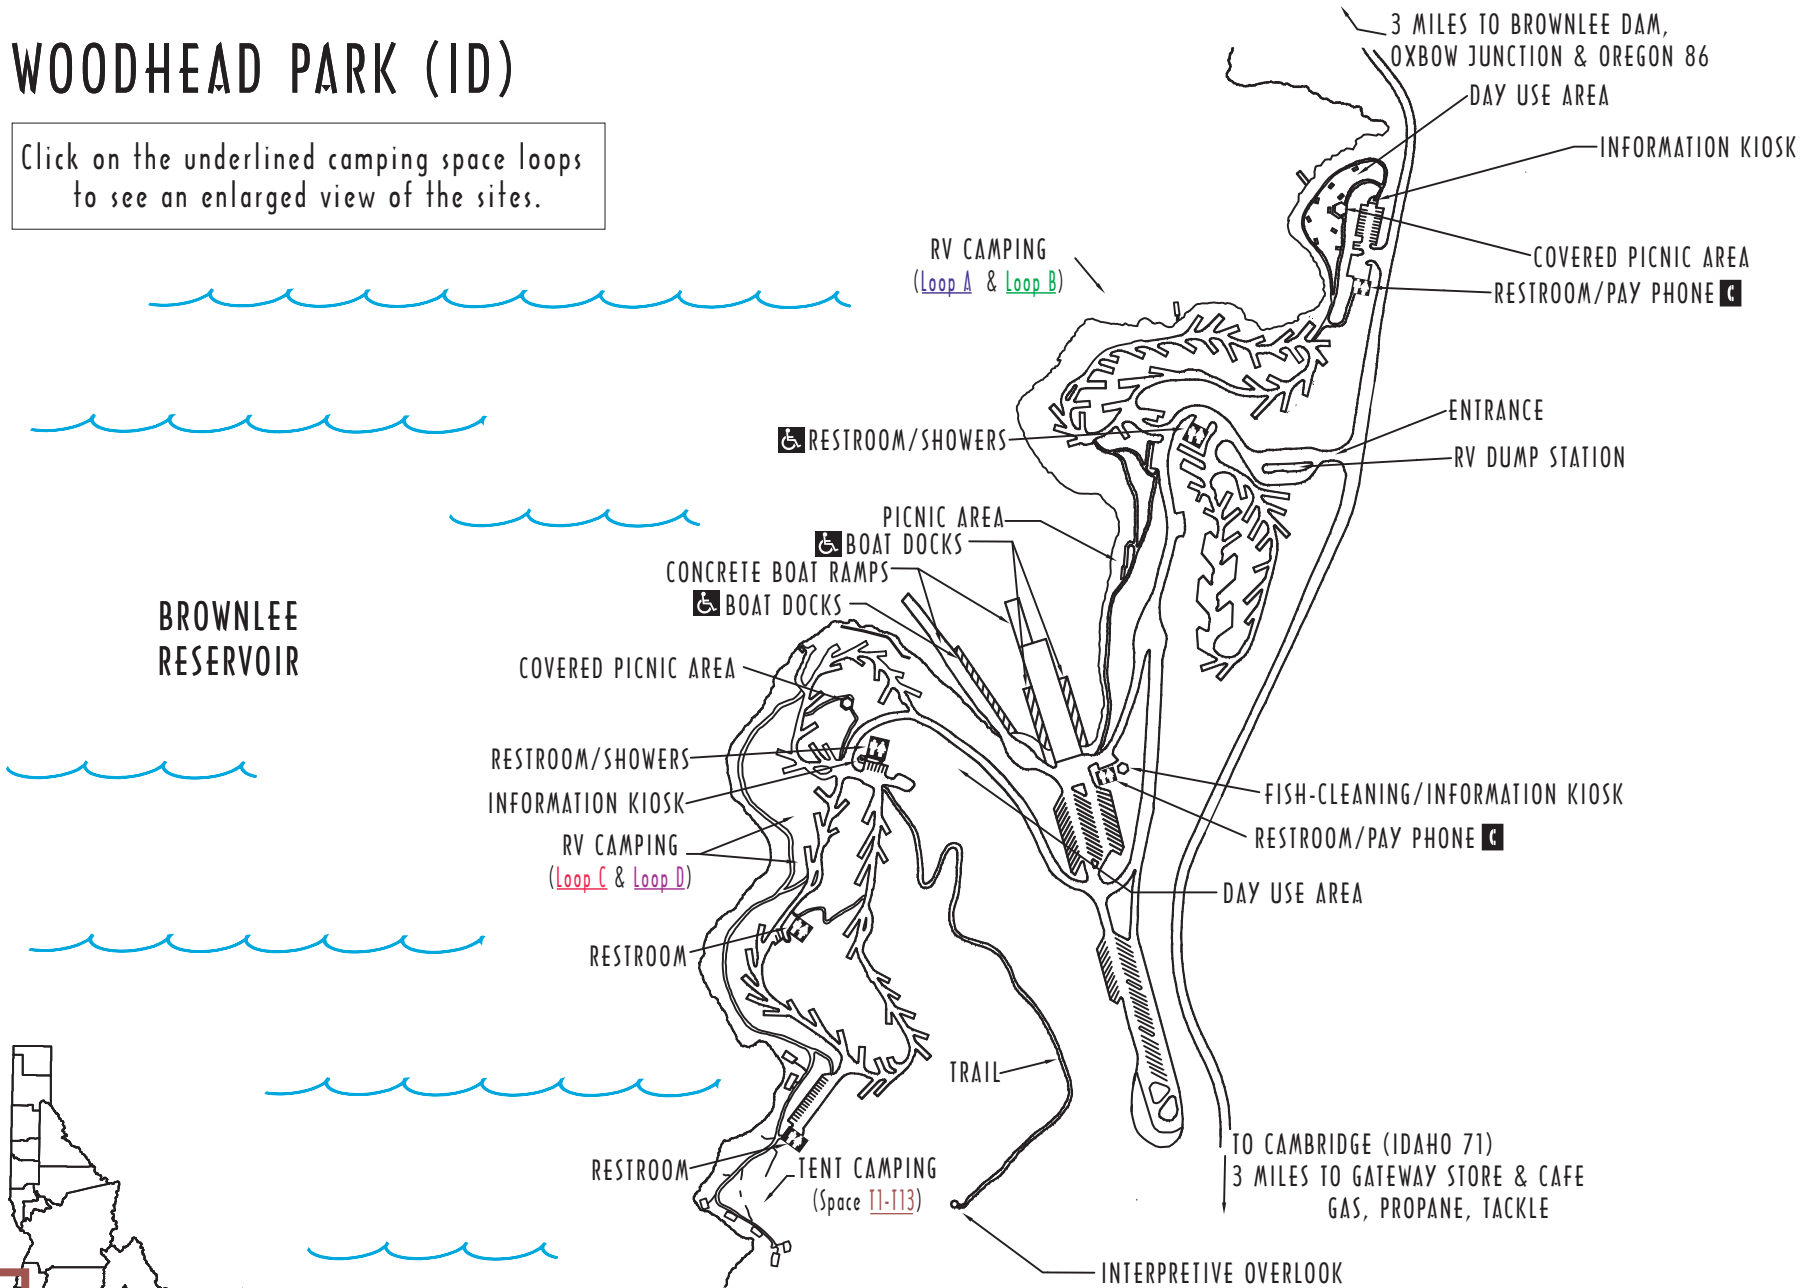

WOODHEAD PARK (ID)

Click on the underlined camping space loops to see an enlarged view of the sites.

BROWNLEE RESERVOIR

IDAHO

VICINITY MAP